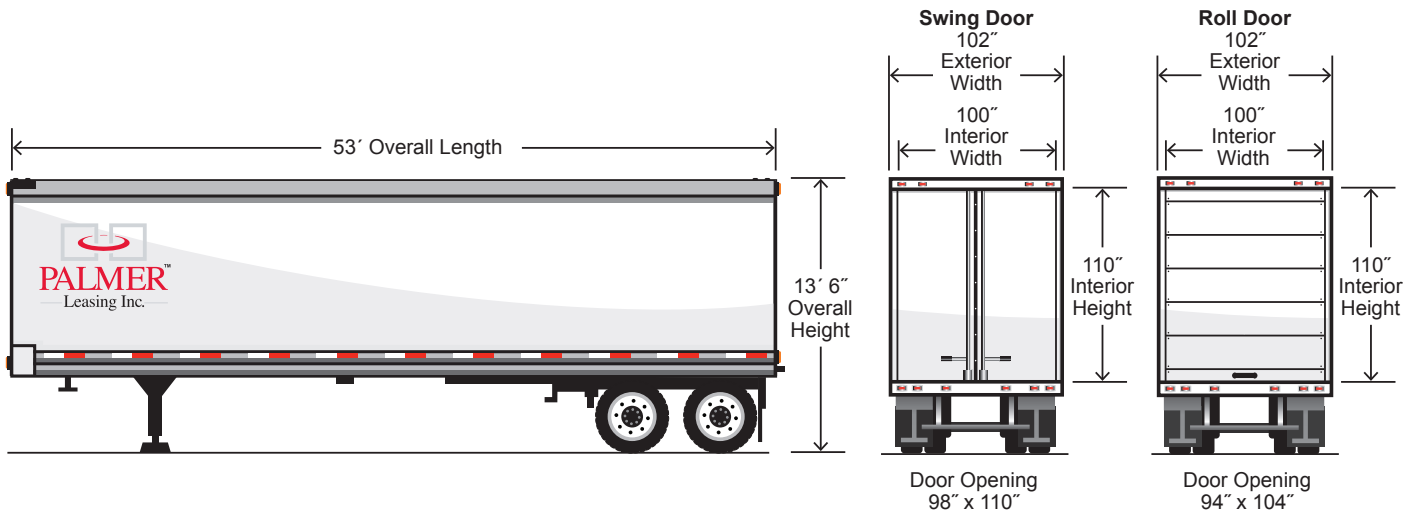

53' Storage Trailer

53' Storage Trailer Specifications

Trailer Type	Exterior Dimensions			Interior Dimensions			Swing Door		Roll Door		Cube Capacity Feet	Trailer Weight (±5%) Pounds
	Length	Width	Overall Height	Length	Width	Height	Width	Height	Width	Height		
(Can)	53'	102"	13' 6"	52' 6"	100"	110"	98"	110"	94"	104"	4,018	14,200
(Wedge)	53'	102"	13' 6"	52' 6"	100"	Front 108" Rear 110"	98"	110"	94"	104"	3,982	14,400

For estimation purposes only - check individual trailers for exact measurements

48' Storage Trailer (Can & Wedge)

48' Storage Trailer Specifications

Trailer Type	Exterior Dimensions			Interior Dimensions			Swing Door		Roll Door		Cube Capacity Feet	Trailer Weight (±5%) Pounds
	Length	Width	Overall Height	Length	Width	Height	Width	Height	Width	Height		
(Can)	48'	102"	13' 6"	47' 6"	100"	110"	98"	110"	94"	104"	3,636	13,500
(Wedge)	48'	102"	13' 6"	47' 6"	100"	Front 108" Rear 110"	98"	110"	94"	104"	3,603	13,500
Storage Trailer	48'	102"	13' 6"	47' 6"	100"	108"	98"	108"	94"	102"	3,563	13,500

For estimation purposes only - check individual trailers for exact measurements

45' Storage Trailer (Can)

45' Storage Trailer Specifications

Trailer Type	Exterior Dimensions			Interior Dimensions			Swing Door		Roll Door		Cube Capacity Feet	Trailer Weight (±5%) Pounds
	Length	Width	Overall Height	Length	Width	Height	Width	Height	Width	Height		
(Can)	45'	102"	13' 6"	44' 6"	100"	110"	98"	110"	94"	104"	3,407	13,100
Storage Trailer	45'	102"	13' 6"	44' 6"	100"	106.5"	98"	106"	94"	101"	3,299	12,950
Storage Trailer	45'	96"	13' 6"	44' 6"	94"	106.5"	92"	106"	88"	101"	3,101	12,600