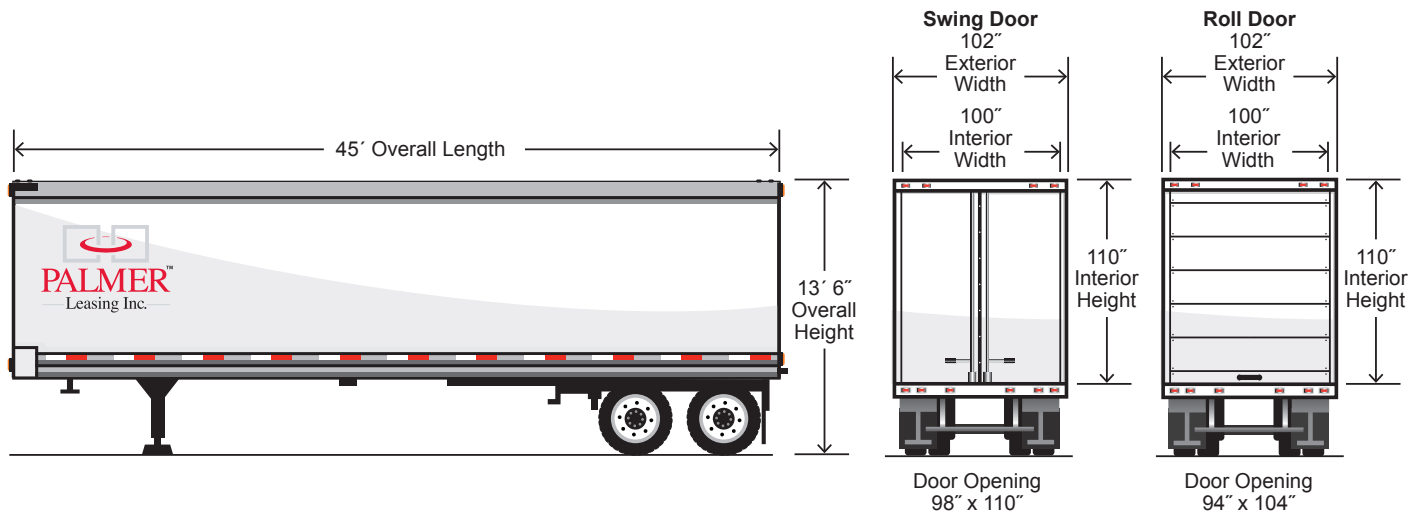

53' Storage Trailer

53' Storage Trailer Specifications

Trailer Type	Exterior Dimensions			Interior Dimensions			Swing Door		Roll Door		Cube Capacity Feet	Trailer Weight (±5%) Pounds
	Length	Width	Overall Height	Length	Width	Height	Width	Height	Width	Height		
(Can)	53'	102"	13' 6"	52' 6"	100"	110"	98"	110"	94"	104"	4,018	14,200
(Wedge)	53'	102"	13' 6"	52' 6"	100"	Front 108" Rear 110"	98"	110"	94"	104"	3,982	14,400

For estimation purposes only - check individual trailers for exact measurements

48' Storage Trailer (Can & Wedge)

48' Storage Trailer Specifications

Trailer Type	Exterior Dimensions			Interior Dimensions			Swing Door		Roll Door		Cube Capacity Feet	Trailer Weight (±5%) Pounds
	Length	Width	Overall Height	Length	Width	Height	Width	Height	Width	Height		
(Can)	48'	102"	13' 6"	47' 6"	100"	110"	98"	110"	94"	104"	3,636	13,500
(Wedge)	48'	102"	13' 6"	47' 6"	100"	Front 108" Rear 110"	98"	110"	94"	104"	3,603	13,500
Storage Trailer	48'	102"	13' 6"	47' 6"	100"	108"	98"	108"	94"	102"	3,563	13,500

For estimation purposes only - check individual trailers for exact measurements

45' Storage Trailer (Can)

45' Storage Trailer Specifications

Trailer Type	Exterior Dimensions			Interior Dimensions			Swing Door		Roll Door		Cube Capacity Feet	Trailer Weight (±5%) Pounds
	Length	Width	Overall Height	Length	Width	Height	Width	Height	Width	Height		
(Can)	45'	102"	13' 6"	44' 6"	100"	110"	98"	110"	94"	104"	3,407	13,100
Storage Trailer	45'	102"	13' 6"	44' 6"	100"	106.5"	98"	106"	94"	101"	3,299	12,950
Storage Trailer	45'	96"	13' 6"	44' 6"	94"	106.5"	92"	106"	88"	101"	3,101	12,600