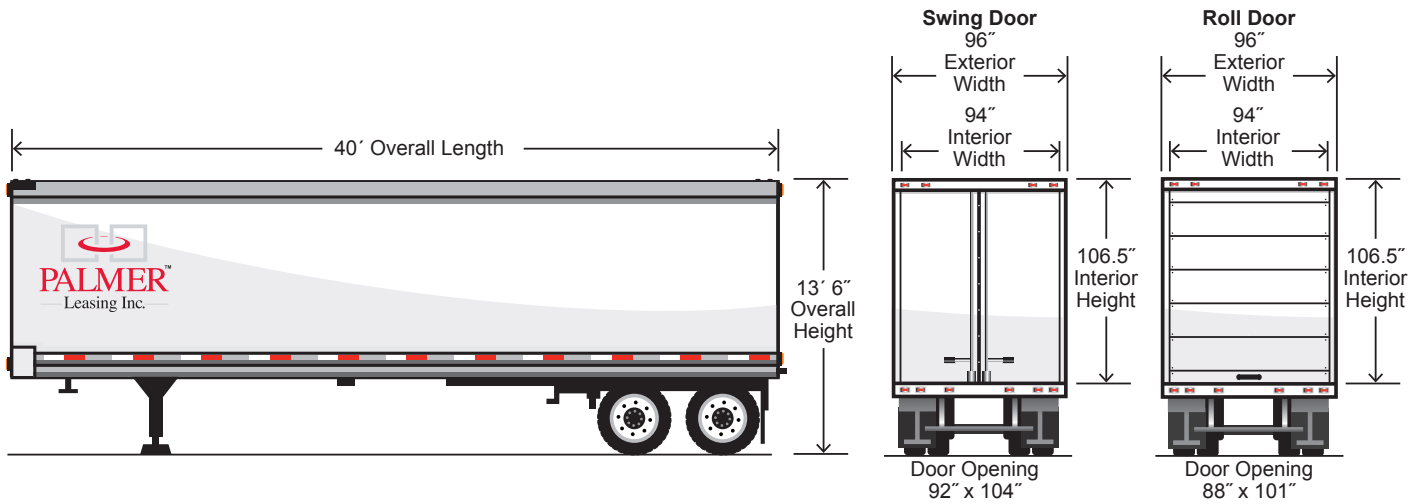

For estimation purposes only - check individual trailers for exact measurements

45' Storage Trailer (Can)

45' Storage Trailer Specifications

Trailer Type	Exterior Dimensions			Interior Dimensions			Swing Door		Roll Door		Cube Capacity Feet	Trailer Weight (±5%) Pounds
	Length	Width	Overall Height	Length	Width	Height	Width	Height	Width	Height		
(Can)	45'	102"	13' 6"	44' 6"	100"	110"	98"	110"	94"	104"	3,407	13,100
Storage Trailer	45'	102"	13' 6"	44' 6"	100"	106.5"	98"	106"	94"	101"	3,299	12,950
Storage Trailer	45'	96"	13' 6"	44' 6"	94"	106.5"	92"	106"	88"	101"	3,101	12,600

For estimation purposes only - check individual trailers for exact measurements

42' Storage Trailer

42' Storage Trailer Specifications

Trailer Type	Exterior Dimensions			Interior Dimensions			Swing Door		Roll Door		Cube Capacity Feet	Trailer Weight (±5%) Pounds
	Length	Width	Overall Height	Length	Width	Height	Width	Height	Width	Height		
Storage Trailer	42'	96"	13' 6"	41' 6"	94"	106.5"	92"	104"	88"	101"	2,962	12,200

For estimation purposes only - check individual trailers for exact measurements

40' Storage Trailer

40' Storage Trailer Specifications

Trailer Type	Exterior Dimensions			Interior Dimensions			Swing Door		Roll Door		Cube Capacity Feet	Trailer Weight (±5%) Pounds
	Length	Width	Overall Height	Length	Width	Height	Width	Height	Width	Height		
Storage Trailer	40'	96"	13' 6"	39' 6"	94"	106.5"	92"	104"	88"	101"	2,753	11,500

For estimation purposes only - check individual trailers for exact measurements

28' Storage Trailer "Pup"

28' Storage Trailer Specifications

Trailer Type	Exterior Dimensions			Interior Dimensions			Swing Door		Roll Door		Cube Capacity	Trailer Weight (±5%)
	Length	Width	Overall Height	Length	Width	Height	Width	Height	Width	Height	Feet	Pounds
Storage Trailer	28'	102"	13' 6"	27' 6"	100"	104"			98"	104"	2,041	8,000