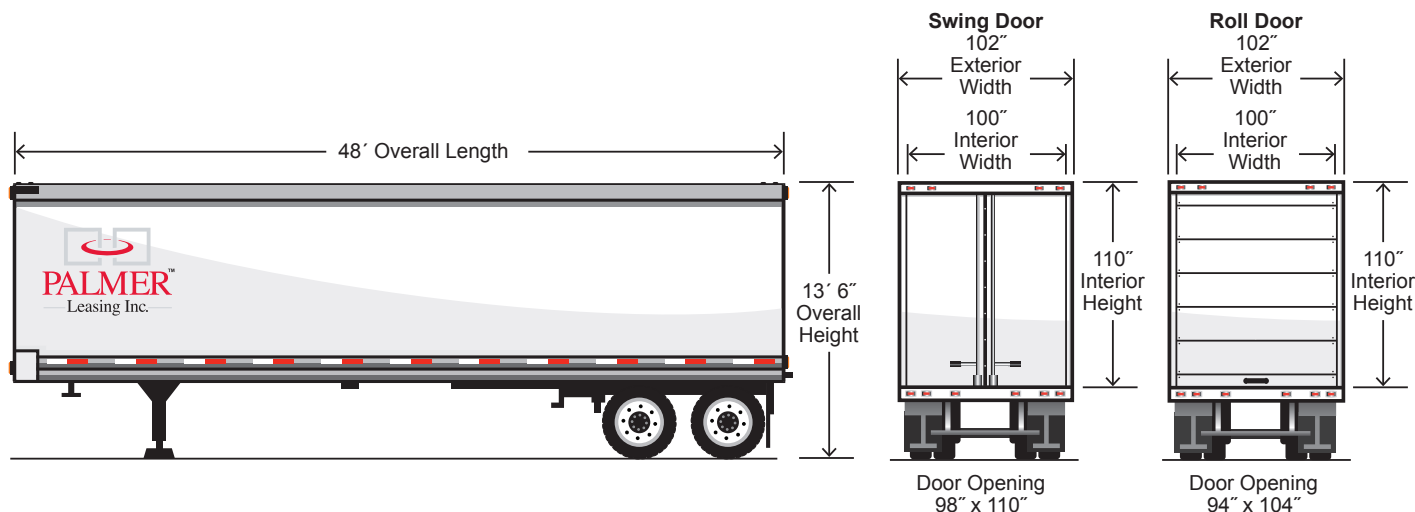

53' Storage Trailer

53' Storage Trailer Specifications

Trailer Type	Exterior Dimensions			Interior Dimensions			Swing Door		Roll Door		Cube Capacity Feet	Trailer Weight (±5%) Pounds
	Length	Width	Overall Height	Length	Width	Height	Width	Height	Width	Height		
(Can)	53'	102"	13' 6"	52' 6"	100"	110"	98"	110"	94"	104"	4,018	14,200
(Wedge)	53'	102"	13' 6"	52' 6"	100"	Front 108" Rear 110"	98"	110"	94"	104"	3,982	14,400

For estimation purposes only - check individual trailers for exact measurements

48' Storage Trailer (Can & Wedge)

48' Storage Trailer Specifications

Trailer Type	Exterior Dimensions			Interior Dimensions			Swing Door		Roll Door		Cube Capacity Feet	Trailer Weight (±5%) Pounds
	Length	Width	Overall Height	Length	Width	Height	Width	Height	Width	Height		
(Can)	48'	102"	13' 6"	47' 6"	100"	110"	98"	110"	94"	104"	3,636	13,500
(Wedge)	48'	102"	13' 6"	47' 6"	100"	Front 108" Rear 110"	98"	110"	94"	104"	3,603	13,500
Storage Trailer	48'	102"	13' 6"	47' 6"	100"	108"	98"	108"	94"	102"	3,563	13,500

For estimation purposes only - check individual trailers for exact measurements

45' Storage Trailer (Can)

45' Storage Trailer Specifications

Trailer Type	Exterior Dimensions			Interior Dimensions			Swing Door		Roll Door		Cube Capacity Feet	Trailer Weight (±5%) Pounds
	Length	Width	Overall Height	Length	Width	Height	Width	Height	Width	Height		
(Can)	45'	102"	13' 6"	44' 6"	100"	110"	98"	110"	94"	104"	3,407	13,100
Storage Trailer	45'	102"	13' 6"	44' 6"	100"	106.5"	98"	106"	94"	101"	3,299	12,950
Storage Trailer	45'	96"	13' 6"	44' 6"	94"	106.5"	92"	106"	88"	101"	3,101	12,600