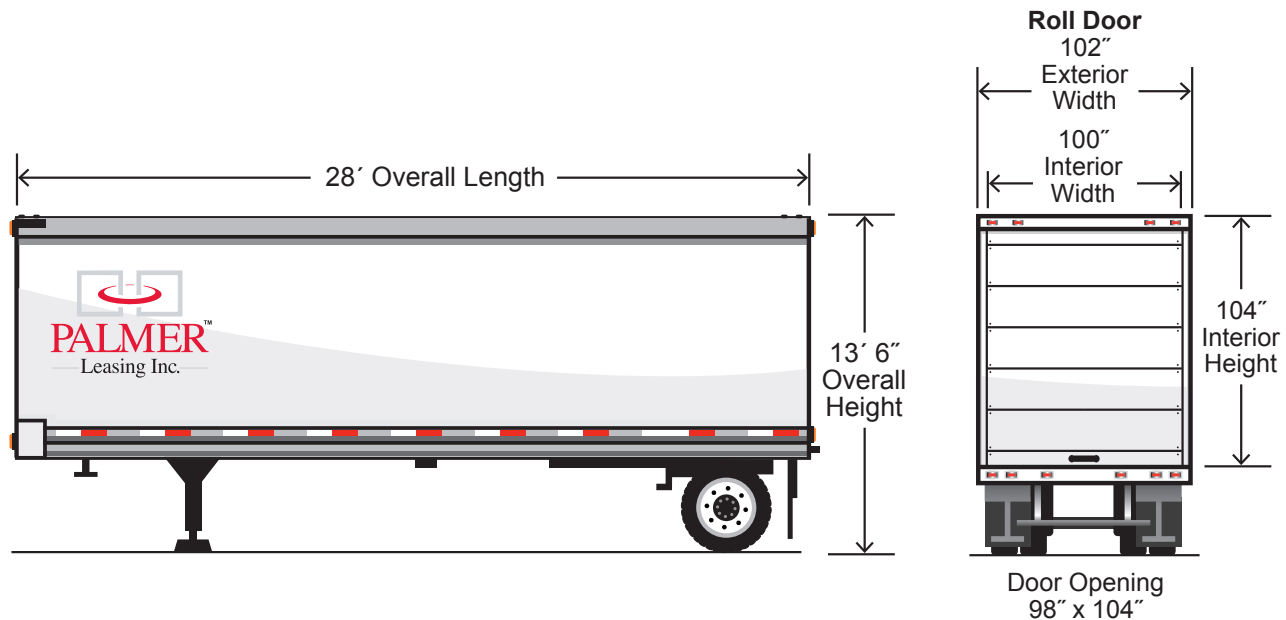

For estimation purposes only - check individual trailers for exact measurements

40' Storage Trailer

40' Storage Trailer Specifications

Trailer Type	Exterior Dimensions			Interior Dimensions			Swing Door		Roll Door		Cube Capacity Feet	Trailer Weight (±5%) Pounds
	Length	Width	Overall Height	Length	Width	Height	Width	Height	Width	Height		
Storage Trailer	40'	96"	13' 6"	39' 6"	94"	106.5"	92"	104"	88"	101"	2,753	11,500

For estimation purposes only - check individual trailers for exact measurements

28' Storage Trailer "Pup"

28' Storage Trailer Specifications

Trailer Type	Exterior Dimensions			Interior Dimensions			Swing Door		Roll Door		Cube Capacity	Trailer Weight (±5%)
	Length	Width	Overall Height	Length	Width	Height	Width	Height	Width	Height	Feet	Pounds
Storage Trailer	28'	102"	13' 6"	27' 6"	100"	104"			98"	104"	2,041	8,000