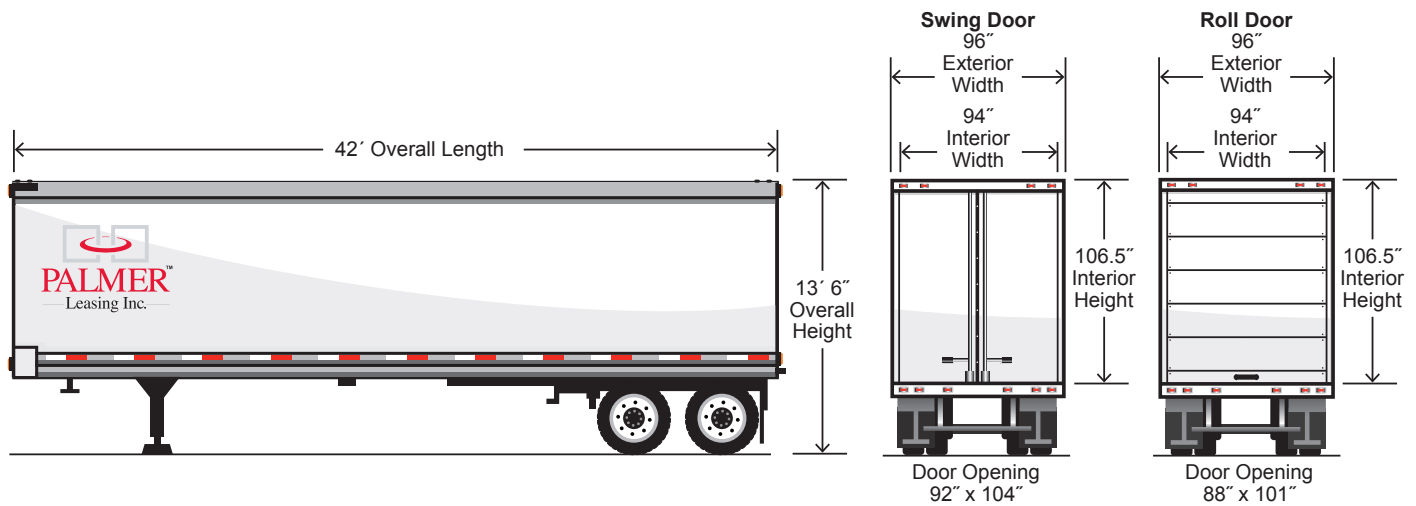

For estimation purposes only - check individual trailers for exact measurements

48' Storage Trailer (Can & Wedge)

48' Storage Trailer Specifications

Trailer Type	Exterior Dimensions			Interior Dimensions			Swing Door		Roll Door		Cube Capacity Feet	Trailer Weight (±5%) Pounds
	Length	Width	Overall Height	Length	Width	Height	Width	Height	Width	Height		
(Can)	48'	102"	13' 6"	47' 6"	100"	110"	98"	110"	94"	104"	3,636	13,500
(Wedge)	48'	102"	13' 6"	47' 6"	100"	Front 108" Rear 110"	98"	110"	94"	104"	3,603	13,500
Storage Trailer	48'	102"	13' 6"	47' 6"	100"	108"	98"	108"	94"	102"	3,563	13,500

For estimation purposes only - check individual trailers for exact measurements

45' Storage Trailer (Can)

45' Storage Trailer Specifications

Trailer Type	Exterior Dimensions			Interior Dimensions			Swing Door		Roll Door		Cube Capacity Feet	Trailer Weight (±5%) Pounds
	Length	Width	Overall Height	Length	Width	Height	Width	Height	Width	Height		
(Can)	45'	102"	13' 6"	44' 6"	100"	110"	98"	110"	94"	104"	3,407	13,100
Storage Trailer	45'	102"	13' 6"	44' 6"	100"	106.5"	98"	106"	94"	101"	3,299	12,950
Storage Trailer	45'	96"	13' 6"	44' 6"	94"	106.5"	92"	106"	88"	101"	3,101	12,600

For estimation purposes only - check individual trailers for exact measurements

42' Storage Trailer

42' Storage Trailer Specifications

Trailer Type	Exterior Dimensions			Interior Dimensions			Swing Door		Roll Door		Cube Capacity Feet	Trailer Weight (±5%) Pounds
	Length	Width	Overall Height	Length	Width	Height	Width	Height	Width	Height		
Storage Trailer	42'	96"	13' 6"	41' 6"	94"	106.5"	92"	104"	88"	101"	2,962	12,200