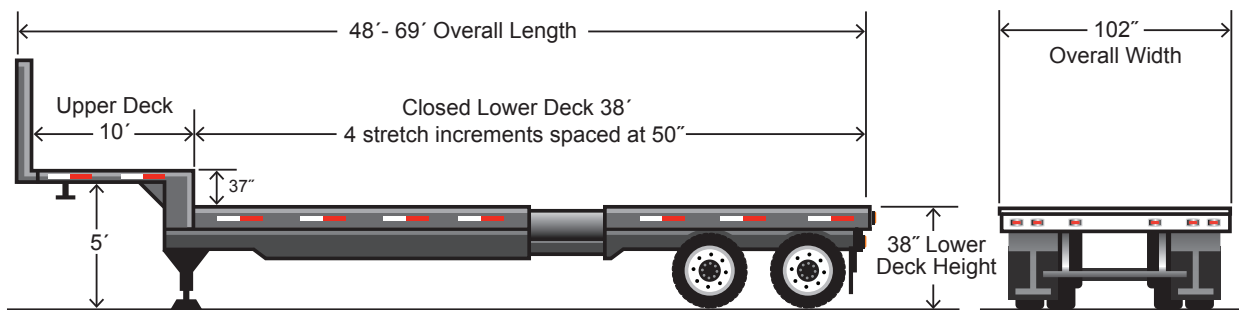

48' - 69' Extendable Drop Deck Flatbed

48' - 69' Extendable Drop Deck Flatbed

Trailer Type	Exterior Dimensions			Trailer Weight ($\pm 5\%$)
	Length	Width	Lower Deck HT	
Ext. Drop Deck	48' - 69'	102"	38"	Pounds
				19,000

For estimation purposes only - check individual trailers for exact measurements