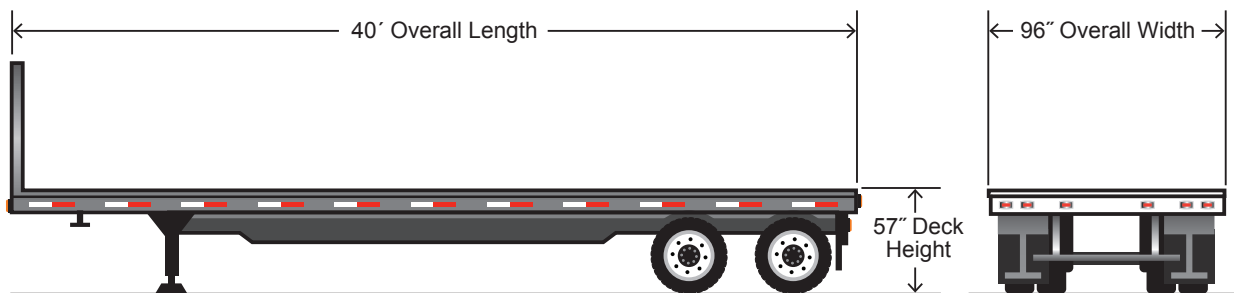

48' Flatbed

48' Flatbed Specifications

Trailer Type	Exterior Dimensions			Trailer Weight ($\pm 5\%$)
	Length	Width	Deck Height	
Flatbed	48'	102"	57"	Pounds
	48'	96"	57"	12,000
				11,900

For estimation purposes only - check individual trailers for exact measurements

42' Flatbed

48' Flatbed Specifications

Trailer Type	Exterior Dimensions			Trailer Weight (±5%)
	Length	Width	Deck Height	
Flatbed	42'	96"	57"	Pounds
				11,000

For estimation purposes only - check individual trailers for exact measurements

40' Flatbed

40' Flatbed Specifications

Trailer Type	Exterior Dimensions			Trailer Weight (±5%)
Flatbed	Length	Width	Deck Height	Pounds
	40'	96"	57"	10,500

For estimation purposes only - check individual trailers for exact measurements

The Palmer Difference

Quality Equipment, Low Prices.

48-80' Extended Flatbed "Stretch Flatbed"

48'- 80' Extended Flatbed "Stretch Flatbed" Specifications

Trailer Type	Exterior Dimensions			Trailer Weight ($\pm 5\%$)
Extended Flatbed	Length	Width	Deck Height	Pounds
	48'-80'	102"	59"	16,500