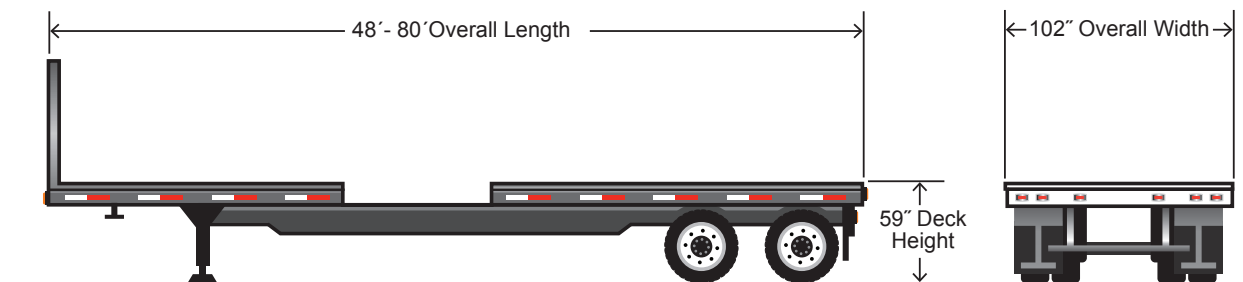

42' Flatbed

48' Flatbed Specifications

Trailer Type	Exterior Dimensions			Trailer Weight (±5%)
	Length	Width	Deck Height	
Flatbed	42'	96"	57"	Pounds
				11,000

For estimation purposes only - check individual trailers for exact measurements

40' Flatbed

40' Flatbed Specifications

Trailer Type	Exterior Dimensions			Trailer Weight (±5%)
Flatbed	Length	Width	Deck Height	Pounds
	40'	96"	57"	10,500

For estimation purposes only - check individual trailers for exact measurements

The Palmer Difference

Quality Equipment, Low Prices.

48-80' Extended Flatbed "Stretch Flatbed"

48'- 80' Extended Flatbed "Stretch Flatbed" Specifications

Trailer Type	Exterior Dimensions			Trailer Weight ($\pm 5\%$)
Extended Flatbed	Length	Width	Deck Height	Pounds
	48'-80'	102"	59"	16,500