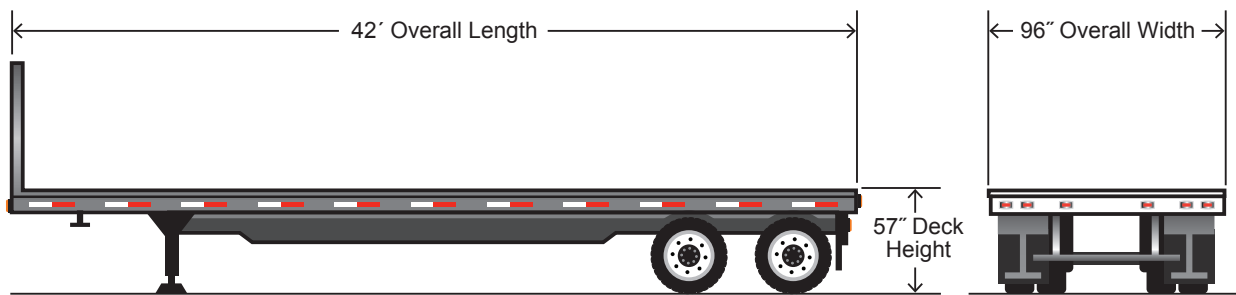

48' Flatbed

48' Flatbed Specifications

Trailer Type	Exterior Dimensions			Trailer Weight ($\pm 5\%$)
	Length	Width	Deck Height	
Flatbed	48'	102"	57"	Pounds
	48'	96"	57"	12,000
				11,900

For estimation purposes only - check individual trailers for exact measurements

45' Flatbed

45' Flatbed Specifications

Trailer Type	Exterior Dimensions			Trailer Weight (±5%)
	Length	Width	Deck Height	
Flatbed	45'	102"	57"	Pounds
	45'	96"	57"	11,500
				11,250

For estimation purposes only - check individual trailers for exact measurements

42' Flatbed

48' Flatbed Specifications

Trailer Type	Exterior Dimensions			Trailer Weight (±5%)
	Length	Width	Deck Height	
Flatbed	42'	96"	57"	Pounds
				11,000

For estimation purposes only - check individual trailers for exact measurements

The Palmer Difference

Quality Equipment, Low Prices.

48-80' Extended Flatbed "Stretch Flatbed"

48'- 80' Extended Flatbed "Stretch Flatbed" Specifications

Trailer Type	Exterior Dimensions			Trailer Weight ($\pm 5\%$)
Extended Flatbed	Length	Width	Deck Height	Pounds
	48'-80'	102"	59"	16,500