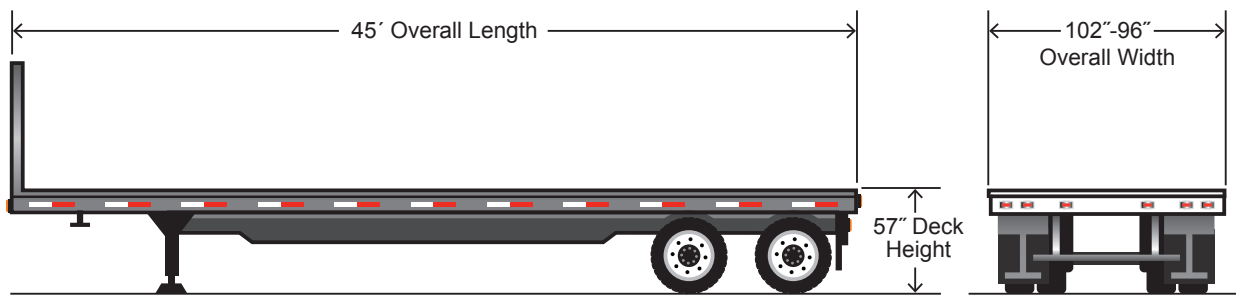

48' Flatbed

48' Flatbed Specifications

Trailer Type	Exterior Dimensions			Trailer Weight ($\pm 5\%$)
	Length	Width	Deck Height	
Flatbed	48'	102"	57"	Pounds
	48'	96"	57"	12,000
				11,900

For estimation purposes only - check individual trailers for exact measurements

45' Flatbed

45' Flatbed Specifications

Trailer Type	Exterior Dimensions			Trailer Weight (±5%)
	Length	Width	Deck Height	
Flatbed	45'	102"	57"	Pounds
	45'	96"	57"	11,500
				11,250

For estimation purposes only - check individual trailers for exact measurements

42' Flatbed

48' Flatbed Specifications

Trailer Type	Exterior Dimensions			Trailer Weight (±5%)
	Length	Width	Deck Height	
Flatbed	42'	96"	57"	Pounds
				11,000

For estimation purposes only - check individual trailers for exact measurements

The Palmer Difference

Quality Equipment, Low Prices.

48-80' Extended Flatbed "Stretch Flatbed"

48'- 80' Extended Flatbed "Stretch Flatbed" Specifications

Trailer Type	Exterior Dimensions			Trailer Weight ($\pm 5\%$)
Extended Flatbed	Length	Width	Deck Height	Pounds
	48'-80'	102"	59"	16,500