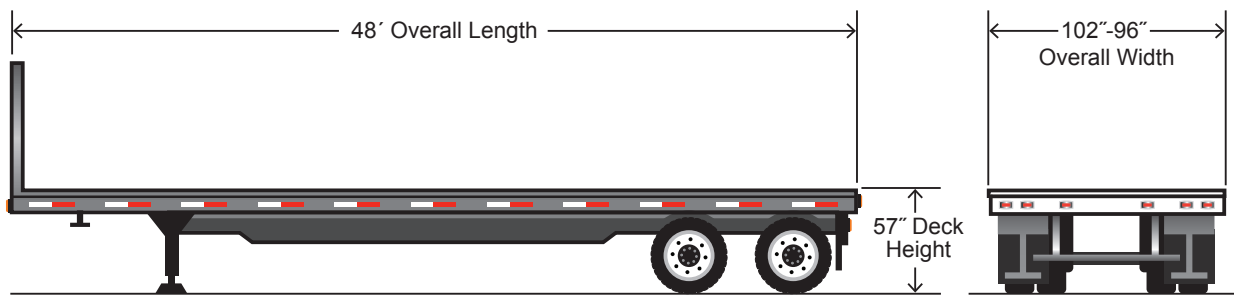

48' Flatbed

48' Flatbed Specifications

Trailer Type	Exterior Dimensions			Trailer Weight ($\pm 5\%$)
	Length	Width	Deck Height	
Flatbed	48'	102"	57"	Pounds
	48'	96"	57"	12,000
				11,900

For estimation purposes only - check individual trailers for exact measurements

45' Flatbed

45' Flatbed Specifications

Trailer Type	Exterior Dimensions			Trailer Weight (±5%)
	Length	Width	Deck Height	
Flatbed	45'	102"	57"	Pounds
	45'	96"	57"	11,500
				11,250

For estimation purposes only - check individual trailers for exact measurements

42' Flatbed

48' Flatbed Specifications

Trailer Type	Exterior Dimensions			Trailer Weight (±5%)
	Length	Width	Deck Height	
Flatbed	42'	96"	57"	Pounds
				11,000

For estimation purposes only - check individual trailers for exact measurements

The Palmer Difference

Quality Equipment, Low Prices.

48-80' Extended Flatbed "Stretch Flatbed"

48'- 80' Extended Flatbed "Stretch Flatbed" Specifications

Trailer Type	Exterior Dimensions			Trailer Weight ($\pm 5\%$)
Extended Flatbed	Length	Width	Deck Height	Pounds
	48'-80'	102"	59"	16,500